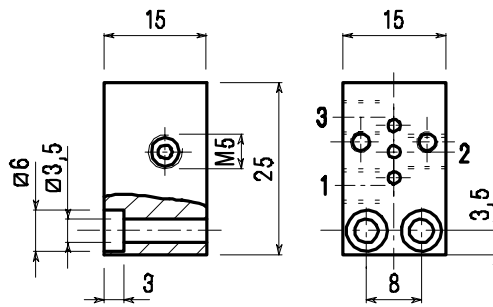

## Multiple bases

Code:

B...../340/M5

No. Places

★=M5 Thread

B...../340/R4

No. Places

★=4mm ext.Ø tube

## Blanking plate

Code :  
PC/340

## Multiple bases

Code:

**B...../345/M5**

**B...../345/R4**

No. Places

No. Places

★=M5 Thread    ★=4mm ext.Ø tube

N.PLACES	02	03	04	05	06	07	08	09	10
A	39	55	71	87	103	119	135	151	167
B	47	63	79	95	111	127	143	159	175