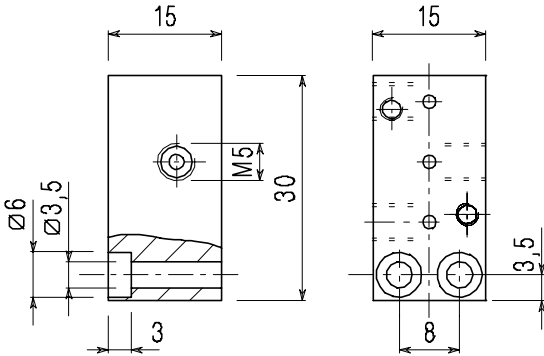

## Multiple bases

Code:

B...../340/M5

No. Places

★=M5 Thread

B...../340/R4

No. Places

★=4mm ext.Ø tube

## Multiple bases

Code:

**B...../345/M5**

**B...../345/R4**

No. Places

No. Places

★=M5 Thread    ★=4mm ext.Ø tube

N.PLACES	02	03	04	05	06	07	08	09	10
A	39	55	71	87	103	119	135	151	167
B	47	63	79	95	111	127	143	159	175